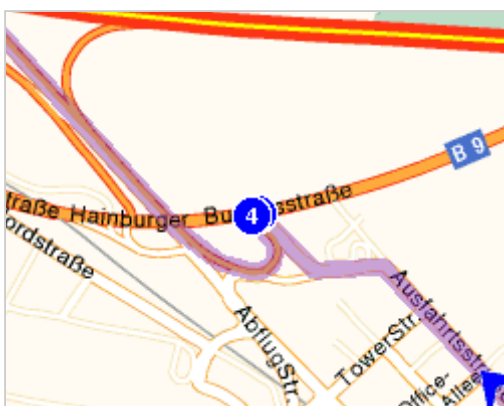

Driving directions printed on 14/10/2007

| | | |
|-----------------------------------------------------------------------------------|--------------------------------------------|-------------------------------|
|  | Departure: Wien-Schwechat Flughafen | Time: 02h48 |
|  | Destination: 8862 Stadl an der Mur | Distance: 278km |
| | | Total costs: 32.76 EUR |

Departure: Wien-Schwechat Flughafen

Destination: 8862 Stadl an der Mur

| | | |
|--------------------|-------------------------------------------------------------------------------|------------------|
| <p>1</p> | <p>Departure: undefined, undefined</p> <p>Continue along: Tanklagerstraße</p> | <p>0.6km</p> |
| <p>2</p> | <p>Take Ausfahrtsstraße</p> | <p>0.8km</p> |
| <p>3</p> <p>B9</p> | <p>Turn left: B9</p> | <p><0.1km</p> |

00h01

00h02

00h02

4 Turn left: **A4 / E58 / E60** 6.5km

A4

E58

Head towards:

Wien
Budapest

Head towards:

Wien

Head towards:

Exit 8
Schwechat

Pass by **Knoten Schwechat**

00h06

5 Continue along: **Wiener Außenring-Schnellstraße** 0.3km

00h06