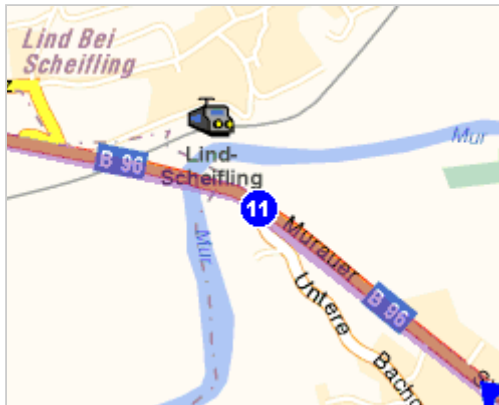

Head towards:

Wien

Head towards:

Exit 8
Schwechat

Pass by **Knoten Schwechat**

00h06

5 Continue along: **Wiener Außenring-Schnellstraße** 0.3km

00h06

Pass by **Knoten Wiener Neustadt**

Pass by **Knoten Seebenstein**

Head towards:

Bruck an der Mur
Semmering
Neunkirchen West

00h44

8 Continue along: **S6** 103km

S6

Pass by **Knoten Sankt Michael** 01h40

9 Continue along: **S36** 59km

S36

You've been driving for 2 hours, remember to take a break.

02h16

10 **Pass Scheifling** 1km

Continue along: **S36 / Kärntner Straße / Murtal-Schnellstraße** (0.2km)

 Turn right: **B96 / Murauer Straße / Murtal-Bundesstraße** (0.8km)

02h17

11

Continue along: **B96**

20km

B96

02h34

12

Pass Murau