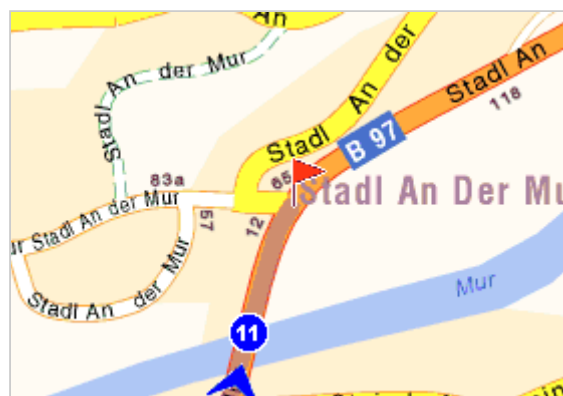

Driving directions printed on 14/10/2007

	Departure: Salzburg — Flughafen Salzburg	Time: 01h34
	Destination: 8862 Stadl an der Mur	Distance: 145km
		Total costs: 21.18 EUR

Departure: Salzburg — Flughafen Salzburg

Destination: 8862 Stadl an der Mur

<p>1</p>	<p>Departure: undefined, undefined 0.5km</p> <p>Continue along: Christian-Doppler-Platz</p> 	<p>00h00</p>
<p>2</p>	<p>Turn right: Loiger Straße 0.1km</p> 	<p>00h00</p>
<p>3</p>	<p>Take Kasernenstraße 0.7km</p> 	<p>00h01</p>

5 Continue along: **A10 / E55** 103km

Passing close to **Hallein**

Take the exit towards:

Exit 104 Sankt Michael

A10
E55

01h01

<p>6</p>	<p>At Höf, continue straight on</p>	<p>0.3km</p> 	<p>01h02</p>
-----------------	--	---	--------------

11

Arrive in Stadl an der Mur

<0.1km

Destination: Stadl an der Mur, centre

01h34