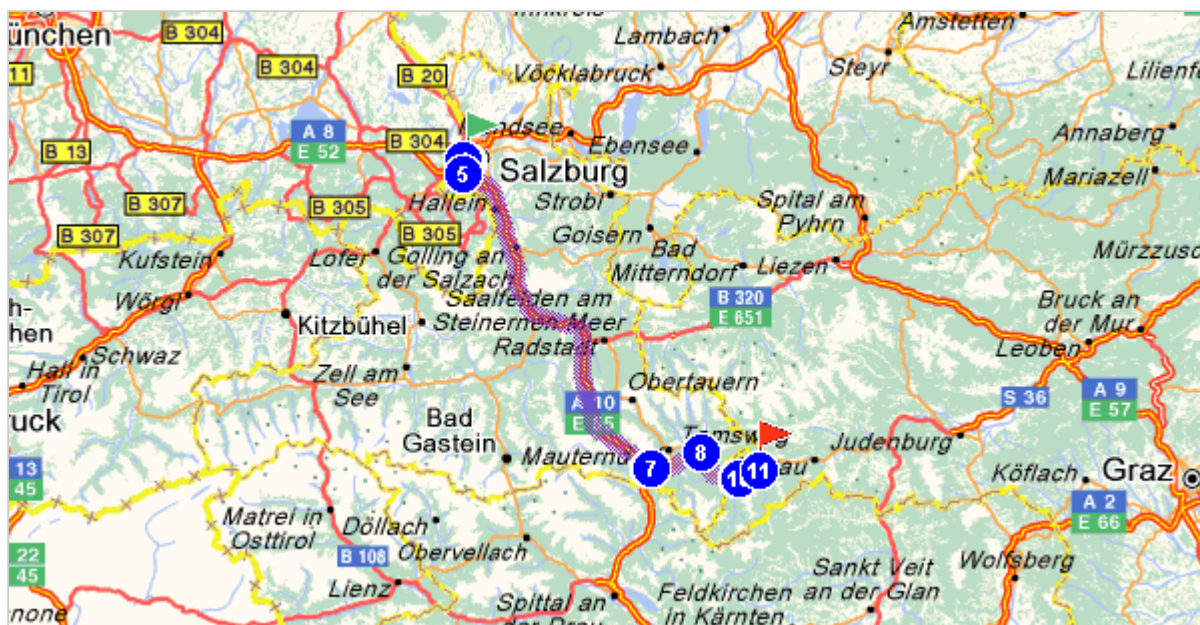

Driving directions printed on 14/10/2007

	Departure: Salzburg — Flughafen Salzburg	Time: 01h34
	Destination: 8862 Stadl an der Mur	Distance: 145km
		Total costs: 21.18 EUR

Departure: Salzburg — Flughafen Salzburg

Destination: 8862 Stadl an der Mur

<p>1</p>	<p>Departure: undefined, undefined 0.5km</p> <p>Continue along: Christian-Doppler-Platz</p> 	<p>00h00</p>
<p>2</p>	<p>Turn right: Loiger Straße 0.1km</p> 	<p>00h00</p>
<p>3</p>	<p>Take Kasernenstraße 0.7km</p> 	<p>00h01</p>

5 Continue along: **A10 / E55** 103km

Passing close to **Hallein**

Take the exit towards:

Exit 104 Sankt Michael

A10
E55

01h01

<p>6</p>	<p>At Höf, continue straight on</p>	<p>0.3km</p> 	<p>01h02</p>
-----------------	--	---	--------------

11

Arrive in Stadl an der Mur

<0.1km

Destination: Stadl an der Mur, centre

01h34