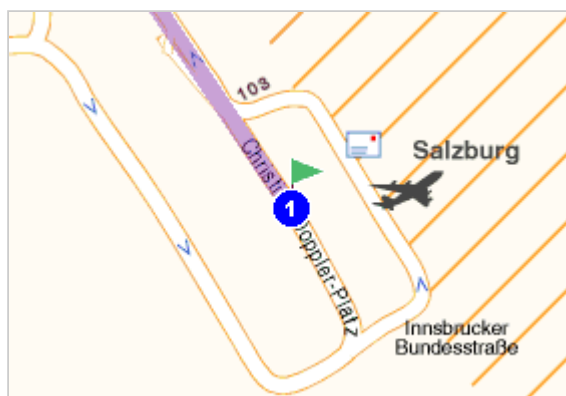

Driving directions printed on 14/10/2007

	Departure: Salzburg — Flughafen Salzburg	Time: 01h34
	Destination: 8862 Stadl an der Mur	Distance: 145km
		Total costs: 21.18 EUR

Departure: Salzburg — Flughafen Salzburg

Destination: 8862 Stadl an der Mur

<p>1</p>	<p>Departure: undefined, undefined 0.5km</p> <p>Continue along: Christian-Doppler-Platz</p> 	<p>00h00</p>
<p>2</p>	<p>Turn right: Loiger Straße 0.1km</p> 	<p>00h00</p>
<p>3</p>	<p>Take Kasernenstraße 0.7km</p> 	<p>00h01</p>

5 Continue along: **A10 / E55** 103km

Passing close to **Hallein**

Take the exit towards:

Exit 104 Sankt Michael

A10
E55

01h01

<p>6</p>	<p>At Höf, continue straight on</p>	<p>0.3km</p> 	<p>01h02</p>
-----------------	--	---	--------------

11

Arrive in Stadl an der Mur

<0.1km

Destination: Stadl an der Mur, centre

01h34