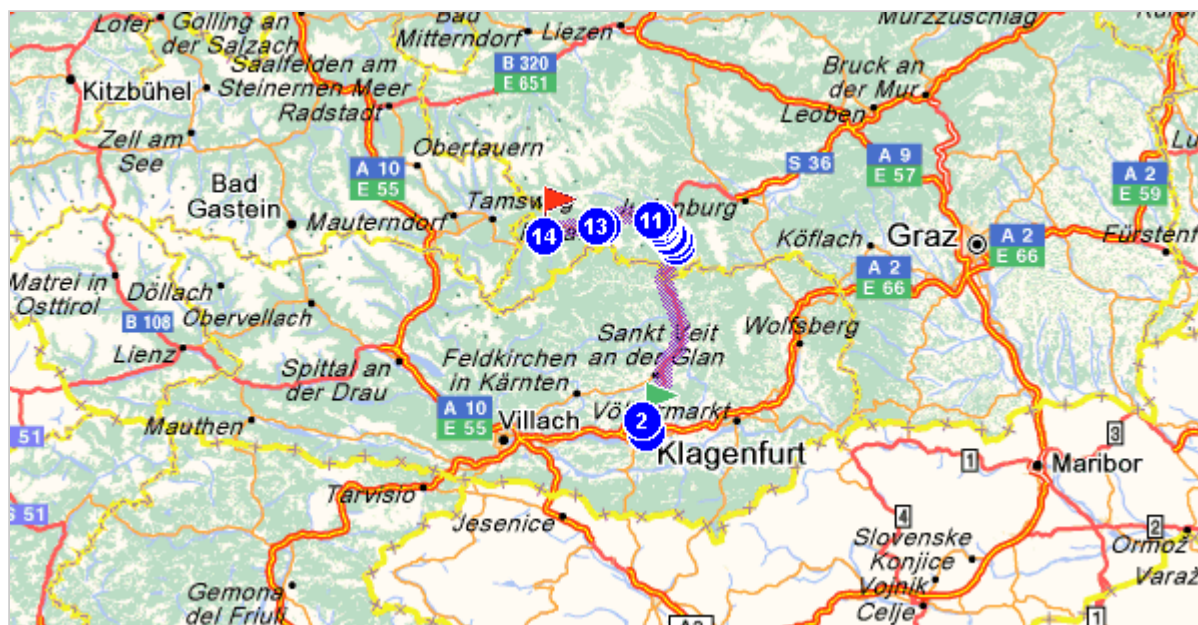

Driving directions printed on 14/10/2007

	Departure: Klagenfurt Flughafen	Time: 01h24
	Destination: 8862 Stadl an der Mur	Distance: 97km
		Total costs: 16.32 EUR

Departure: Klagenfurt Flughafen

Destination: 8862 Stadl an der Mur

3

Pass Neumarkt in Steiermark

1.5km

Continue along: **B317 / Friesacher-Bundesstraße** (1.3km)

Turn left: **Mariahofer Straße** (0.2km)

00h49

4

Continue along: **Stadlob**

1.7km

00h50

5

Continue along: **Neudorf**

0.4km

00h50

6 Take **Mariahof** 2.5km

00h52

01h24

14 Arrive in Stadl an der Mur 0.1km

Destination: Stadl an der Mur, centre

01h24